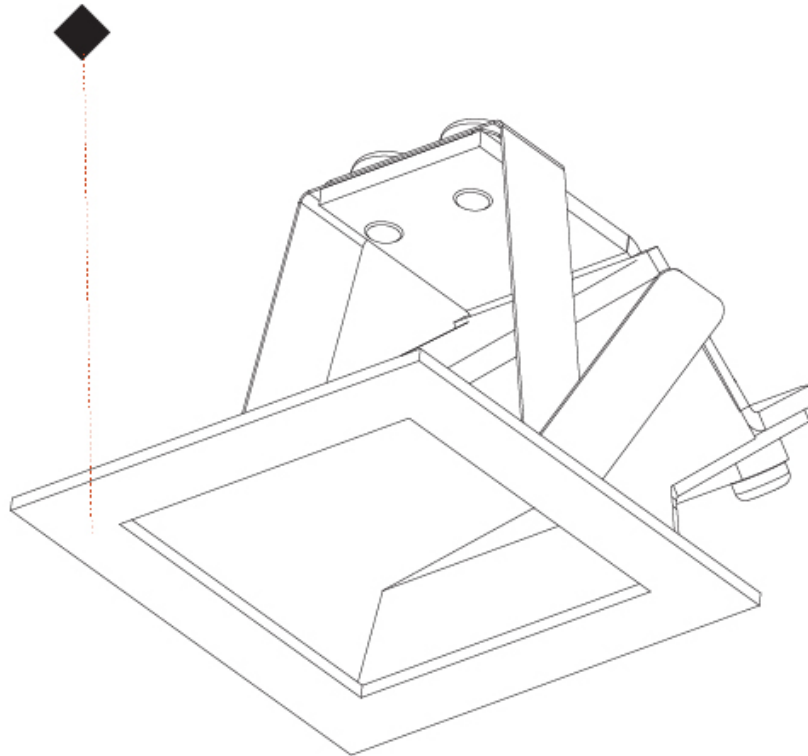

## DELIGHT GOOO! RECESSED

A35644-

PROJECT

TYPE

SPECIFIER

QUANTITY

DATE

A