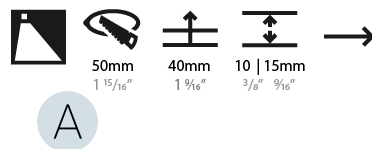

1. To build a product code in our configurator select the specify button on the base model # product page
2. To build a manual product code on this datasheet choose from the options listed below in blue font and add the suffix to the base model #

GENERAL

Series: Delight
Subseries: Delight Lollipop Round Wide
Partner: Prolicht
Division: Architectural
Installation: Recessed
Product Type: Step Light
Mounting Location: Wall
Light Distribution: Asymmetric

PHYSICAL

Shape: Round
Diameter (mm): 55
Diameter (in): 2 ³/₁₆
Depth (mm): 35
Depth (in): 1 ³/₈
Min. Recessing Depth (mm): 40
Min. Recessing Depth (in): 1 ⁹/₁₆
Weight (kg): 0.11
Weight (lbs): 0.25
Fixture Finish: SSR / BKV / CWI / CRY / HAB / UFT / ITA / RUA / FTG / MYG / LOD / PUS / FRO / FUP / KIA / POP / BLS / SPG / MEY / GOH / CHC / COM / ABZ / JAG / OBR / MOS / ROR
Fixture Material: Aluminum

ELECTRICAL

Lamp Type: LED (Zhaga Standard)
Input Wattage (W): 2.2
Total Output Wattage (W): 2
Dimming: 0-10V Dimming / Phase Dimming (120Vac Only)
Driver Included: No
Driver Location: Remote
Driver Type: Constant Current - 120 / 277Vac
Input Voltage (V): 120 - 277
Constant Current (MA): 700

LED

Number of LEDs: 1
Color Temperature (°K): 2700 / 3000 / 4000
Max. Delivered Lumen (lm): 150 / 160 / 170
CRI: >90 CRI
Lamp Life (hrs): 50000

OPTICAL

RATINGS AND CERTIFICATIONS

Certified By: Certified for North American Standards
IP rating: IP20