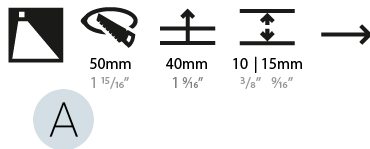

1. To build a product code in our configurator select the specify button on the base model # product page
2. To build a manual product code on this datasheet choose from the options listed below in blue font and add the suffix to the base model #

GENERAL

Series: Delight
Subseries: Delight Lollipop Round
Partner: Prolicht
Division: Architectural
Installation: Recessed
Product Type: Step Light
Mounting Location: Wall
Light Distribution: Asymmetric

PHYSICAL

Shape: Round
Diameter (mm): 55
Diameter (in): 2 ³/₁₆
Depth (mm): 35
Depth (in): 1 ³/₈
Ceiling Thickness (mm): 10 / 15
Min. Recessing Depth (mm): 40
Min. Recessing Depth (in): 1 ⁹/₁₆
Weight (kg): 0.11
Weight (lbs): 0.25
Fixture Finish: SSR / BKV / CWI / CRY / HAB / UFT / ITA / RUA / FTG / MYG / LOD / PUS / FRO / FUP / KIA / POP / BLS / SPG / MEY / GOH / CHC / COM / ABZ / JAG / OBR / MOS / ROR
Fixture Material: Aluminum
Cut-out Measurements: Ø50mm / 1 15/16"

ELECTRICAL

Lamp Type: LED (Zhaga Standard)
Input Wattage (W): 2.2
Total Output Wattage (W): 2
Dimming: 0-10V Dimming / Phase Dimming (120Vac Only)
Driver Included: No
Driver Location: Remote
Driver Type: Constant Current - 120 / 277Vac
Input Voltage (V): 120 - 277
Constant Current (MA): 700

LED

Number of LEDs: 1
Color Temperature (°K): 2700 / 3000 / 4000
Max. Delivered Lumen (lm): 80 / 80 / 90
CRI: >90 CRI
Lamp Life (hrs): 50000

OPTICAL

RATINGS AND CERTIFICATIONS

Certified By: Certified for North American Standards
IP rating: IP20