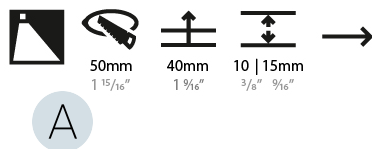

1. To build a product code in our configurator select the specify button on the base model # product page
2. To build a manual product code on this datasheet choose from the options listed below in blue font and add the suffix to the base model #

GENERAL

Series: Delight
Subseries: Delight Lollipop Square
Partner: Prolicht
Division: Architectural
Installation: Recessed
Product Type: Step Light
Mounting Location: Wall
Light Distribution: Asymmetric

PHYSICAL

Shape: Square
Length (mm): 53
Length (in): 2 1/16
Height (mm): 53
Depth (mm): 35
Height (in): 2 1/16
Depth (in): 1 3/8
Min. Recessing Depth (mm): 40
Min. Recessing Depth (in): 1 9/16
Weight (kg): 0.11
Weight (lbs): 0.25
Fixture Finish: SSR / BKV / CWI / CRY / HAB / UFT / ITA / RUA / FTG / MYG / LOD / PUS / FRO / FUP / KIA / POP / BLS / SPG / MEY / GOH / CHC / COM / ABZ / JAG / OBR / MOS / ROR
Fixture Material: Aluminum

ELECTRICAL

Lamp Type: LED (Zhaga Standard)
Input Wattage (W): 2.2
Total Output Wattage (W): 2
Dimming: 0-10V Dimming / Phase Dimming (120Vac Only)
Driver Included: No
Driver Location: Remote
Driver Type: Constant Current - 120 / 277Vac
Input Voltage (V): 120 - 277
Constant Current (MA): 700

LED

Number of LEDs: 1
Color Temperature (°K): 2700 / 3000 / 4000
Max. Delivered Lumen (lm): 80 / 80 / 90
Nominal Lumen (lm): 144
CRI: >90 CRI
Lamp Life (hrs): 50000

OPTICAL

RATINGS AND CERTIFICATIONS

Certified By: Certified for North American Standards
IP rating: IP20