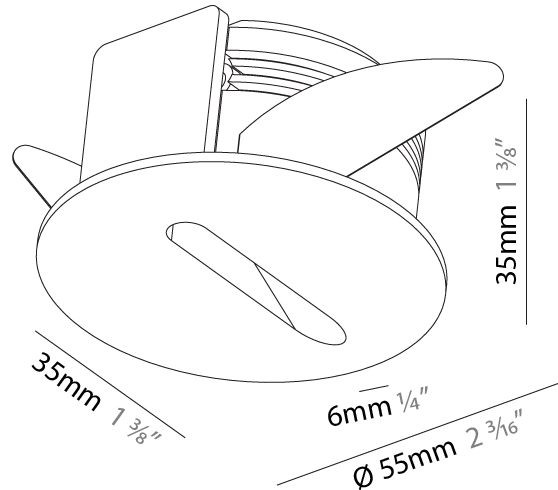

1. To build a product code in our configurator select the specify button on the base model # product page
2. To build a manual product code on this datasheet choose from the options listed below in blue font and add the suffix to the base model #

GENERAL

Series: Delight
Subseries: Delight Lollipop Round
Partner: Prolicht
Division: Architectural
Installation: Recessed
Product Type: Step Light
Mounting Location: Wall
Light Distribution: Asymmetric

PHYSICAL

Shape: Round
Diameter (mm): 55
Diameter (in): 2 ³/₁₆
Depth (mm): 35
Depth (in): 1 ³/₈
Ceiling Thickness (mm): 10 / 15
Min. Recessing Depth (mm): 40
Min. Recessing Depth (in): 1 ⁹/₁₆
Weight (kg): 0.11
Weight (lbs): 0.25
Fixture Finish: SSR / BKV / CWI / CRY / HAB / UFT / ITA / RUA / FTG / MYG / LOD / PUS / FRO / FUP / KIA / POP / BLS / SPG / MEY / GOH / CHC / COM / ABZ / JAG / OBR / MOS / ROR
Fixture Material: Aluminum
Cut-out Measurements: Ø50mm / 1 15/16"

ELECTRICAL

Lamp Type: LED (Zhaga Standard)
Input Wattage (W): 2.2
Total Output Wattage (W): 2
Dimming: 0-10V Dimming / Phase Dimming (120Vac Only)
Driver Included: No
Driver Location: Remote
Driver Type: Constant Current - 120 / 277Vac
Input Voltage (V): 120 - 277
Constant Current (MA): 700

LED

Number of LEDs: 1
Color Temperature (°K): 2700 / 3000 / 4000
Max. Delivered Lumen (lm): 80 / 80 / 90
CRI: >90 CRI
Lamp Life (hrs): 50000

OPTICAL

RATINGS AND CERTIFICATIONS

Certified By: Certified for North American Standards
IP rating: IP20